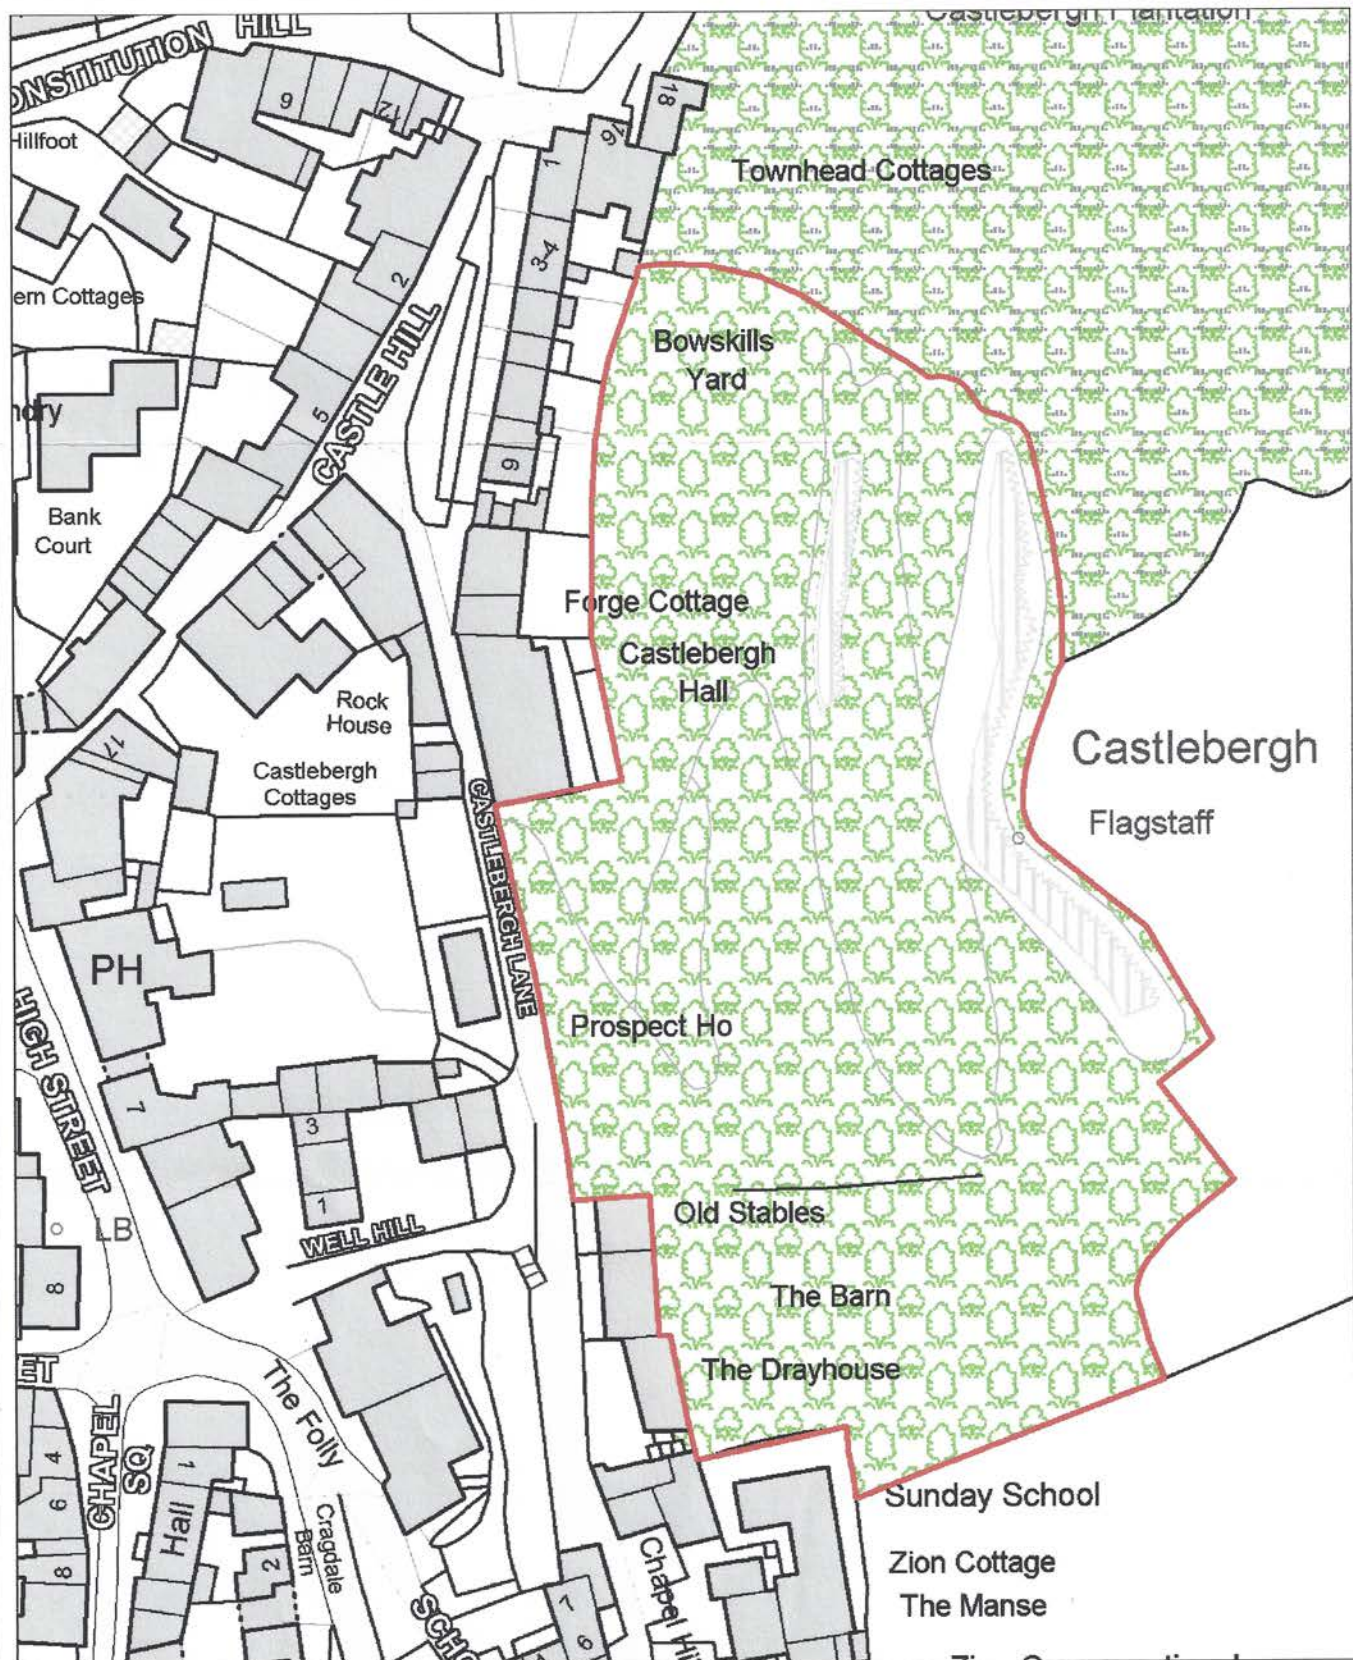

# Woodland Management Agreement

Castleberg Wood, Settle, F500158

Scale 1:888

Compiled by Cat Kilner on 21 October 2010

Colvend  
Hebden Road  
Grassington  
Skipton  
North Yorkshire  
BD23 5LB

This map is reproduced from Ordnance Survey material with the permission of Ordnance Survey on behalf of the Controller of Her Majesty's Stationery Office © Crown copyright. Unauthorised reproduction infringes Crown copyright and may lead to prosecution or civil proceedings.